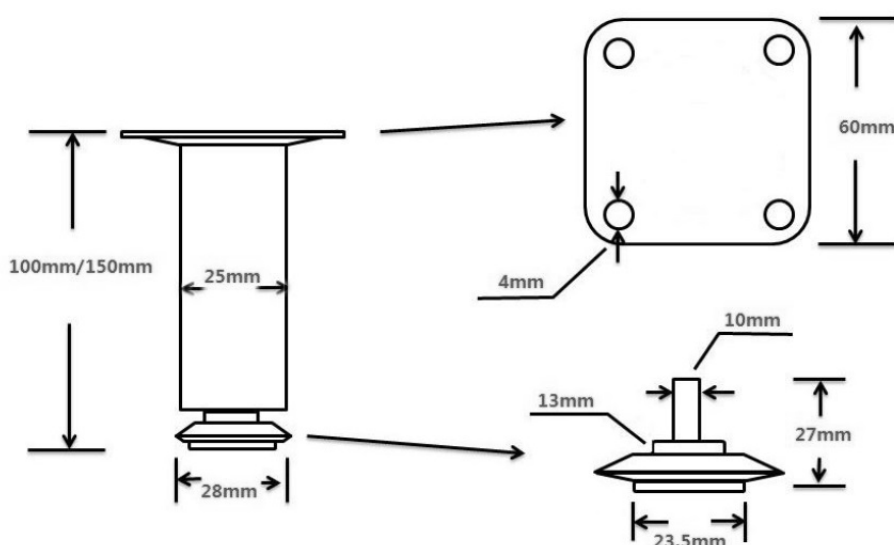

PRODUCT SHEET

Description:

Metal Leg "Vera", 25x25x150mm, Matt Black, W/Plate 60x60mm, cc:44x44mm, W/Adjustable Glide w/Hex Nut, 10mm Height, Regulation

Item number:

06.09.418-0

Units	Box	Carton	HS Code	Barcode
Pcs.	10	100	8302420090	
				5704866511742